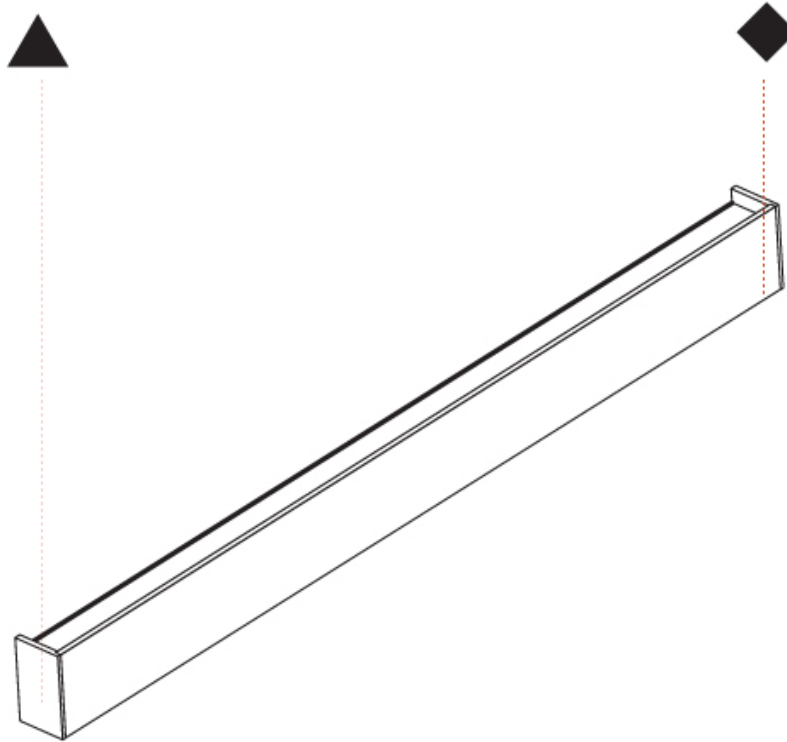

PROJECT
TYPE
SPECIFIER
QUANTITY
DATE

A33284-

PROJECT _____

TYPE _____

SPECIFIER _____

QUANTITY _____

DATE _____

NEVER ENDING COLOR FINISH CHART